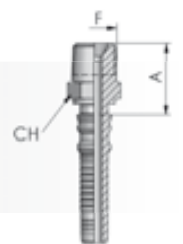

F B
G R O U P

WaterBlast

Code Article	Thread	HOSE		Dimensions (mm)		Standpipe
		Inch / Pollici	DN (mm)	CH	A	

DKOS - METRIC O-RING FEMALE, 24° CONE, HEAVY
DKOS - WATERBLAST FEMMINA METRICA O-RING, CONO 24°, SERIE PESANTE

WBFES1004	M18x1,5	1/4	6	22	27	10
WBFES1204	M20x1,5	1/4	6	24	31	12
WBFES1406	M22x1,5	3/8	10	27	32	14
WBFES1606	M24x1,5	3/8	10	32	34	16
WBFES1608	M24x1,5	1/2	12	32	34	16
WBFES2512	M36x2	3/4	19	46	44	25
WBFES3016	M42x2	1"	25	50	45	30

DKOR - WATERBLAST BSP FEMALE THRUST WIRE NUT, 60° CONE
DKOR - WATERBLAST FEMMINA BSP DADO SPINATO, CONO 60°

WBF0404	1/4-19	1/4	6	22	24
WBF0606	3/8-19	3/8	10	25	26
WBF0808	1/2-14	1/2	12	30	32
WBF1212	3/4-14	3/4	19	36	34
WBF1616	1"-11	1"	25	46	37

AGN - WATERBLAST NPTF MALE
AGN - WATERBLAST MASCHIO NPTF

WBMNPT0404	1/4-19	1/4	6	17	28
WBMNPT0606	3/8-19	3/8	10	19	32
WBMNPT0808	1/2-14	1/2	12	22	37
WBMNPT1212	3/4-14	3/4	19	27	37,5
WBMNPT1616	1"-11	1"	25	36	47,5