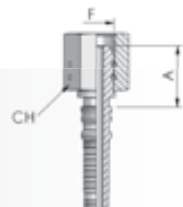

F B
G R O U P

WaterBlast

Code Article	Thread	HOSE		Dimensions (mm)		Standpipe
		Inch / Pollici	DN (mm)	CH	A	

DKOS - METRIC O-RING FEMALE, 24° CONE, HEAVY
DKOS - WATERBLAST FEMMINA METRICA O-RING, CONO 24°, SERIE PESANTE

WBFES1004	M18x1,5	1/4	6	22	27	10
WBFES1204	M20x1,5	1/4	6	24	31	12
WBFES1406	M22x1,5	3/8	10	27	32	14
WBFES1606	M24x1,5	3/8	10	32	34	16
WBFES1608	M24x1,5	1/2	12	32	34	16
WBFES2512	M36x2	3/4	19	46	44	25
WBFES3016	M42x2	1"	25	50	45	30

DKOR - WATERBLAST BSP FEMALE THRUST WIRE NUT, 60° CONE
DKOR - WATERBLAST FEMMINA BSP DADO SPINATO, CONO 60°

WBF0404	1/4-19	1/4	6	22	24
WBF0606	3/8-19	3/8	10	25	26
WBF0808	1/2-14	1/2	12	30	32
WBF1212	3/4-14	3/4	19	36	34
WBF1616	1"-11	1"	25	46	37